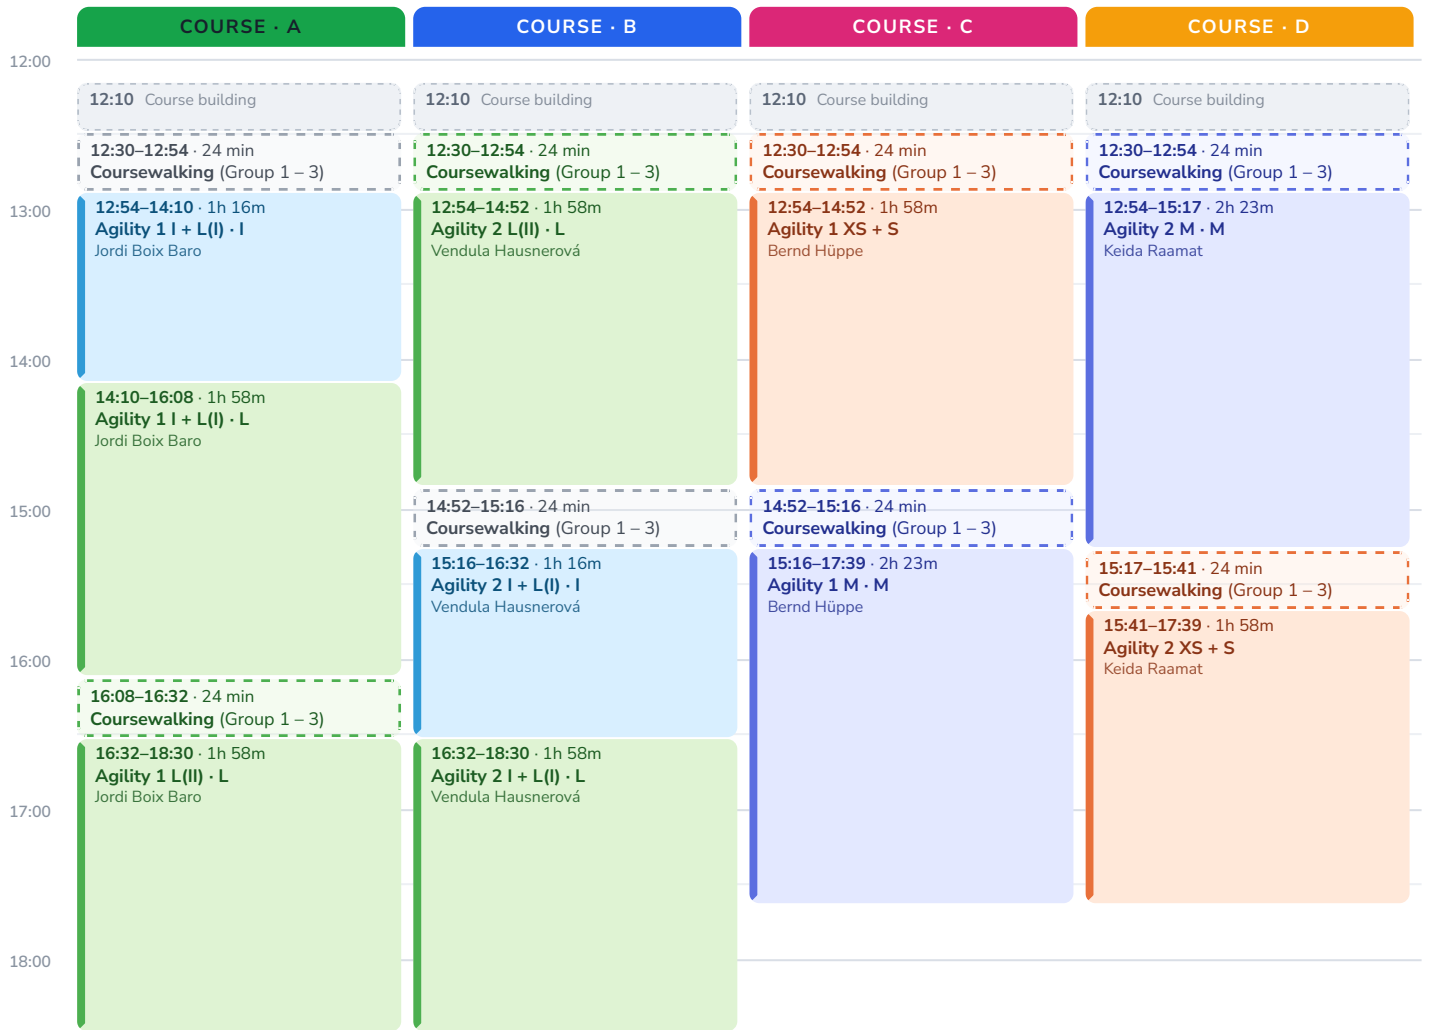

Friday highlights: Registration & vet-check 09:00-12:00 · 1st coursewalk 12:30

■ XS + S · 103 dogs
 ■ M · 124 dogs
 ■ I · 66 dogs
 ■ L · 206 dogs
 ■ Finals

Times are indicative and may shift during the event but will never start earlier than scheduled. Competitor counts are from the official start list (499 entries).

Generated 22.06.2026 20:07

YOUR CATEGORY, STEP BY STEP COURSEWALKING → RUNNING, IN RING ORDER

XS + S				103 dogs · XS (31) first, then S (72)	
12:54 – 14:52	walk 12:30	Agility 1 XS + S	● Course (C)	Bernd Hüppe	
15:41 – 17:39	walk 15:17	Agility 2 XS + S	● Course (D)	Keida Raamat	
M				124 dogs · single block	
12:54 – 15:17	walk 12:30	Agility 2 M · M	● Course (D)	Keida Raamat	
15:16 – 17:39	walk 14:52	Agility 1 M · M	● Course (C)	Bernd Hüppe	
I				66 dogs · runs with first half of L	
12:54 – 14:10	walk 12:30	Agility 1 I + L(I) · I	● Course (A)	Jordi Boix Baro	
15:16 – 16:32	walk 12:30	Agility 2 I + L(I) · I	● Course (B)	Vendula Hausnerová	
L				206 dogs · split into two halves (103 each)	
12:54 – 14:52	walk 12:30	Agility 2 L(II) · L H2	● Course (B)	Vendula Hausnerová	
14:10 – 16:08	walk 12:30	Agility 1 I + L(I) · L H1	● Course (A)	Jordi Boix Baro	
16:32 – 18:30	walk 12:30	Agility 1 L(II) · L H2	● Course (A)	Jordi Boix Baro	
16:32 – 18:30	walk 12:30	Agility 2 I + L(I) · L H1	● Course (B)	Vendula Hausnerová	

Times are indicative and may shift during the event but will never start earlier than scheduled. Competitor counts are from the official start list (499 entries).

Generated 22.06.2026 20:07